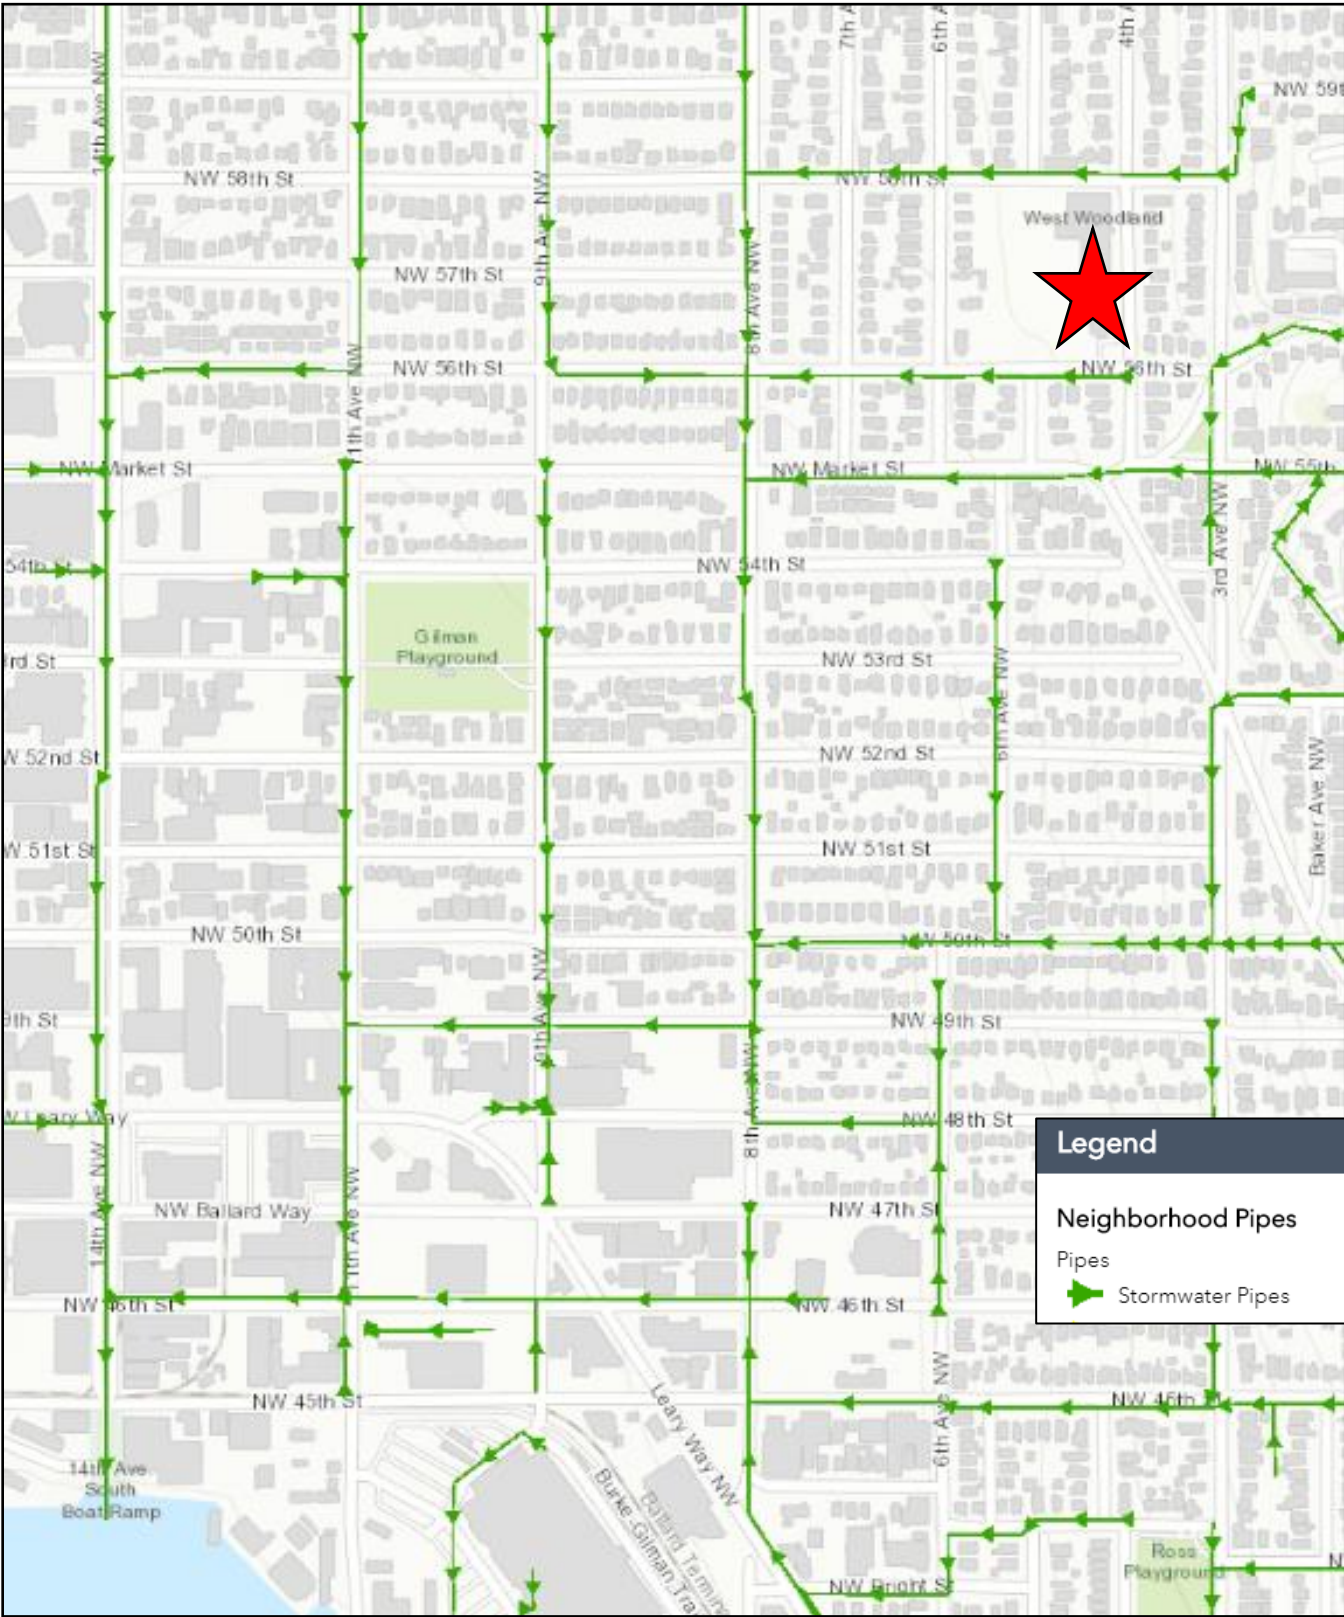

West Woodland Elementary Stormwater Drains Map

Legend

- Seattle's Storm Drains
■
- Seattle Pipes
- - -
- Neighborhood Stormwater
→
- House/Building Stormwater
—

West Woodland Elementary Stormwater Pipes Map

Seattle Map

What route does your school's stormwater take to end up in Puget Sound?