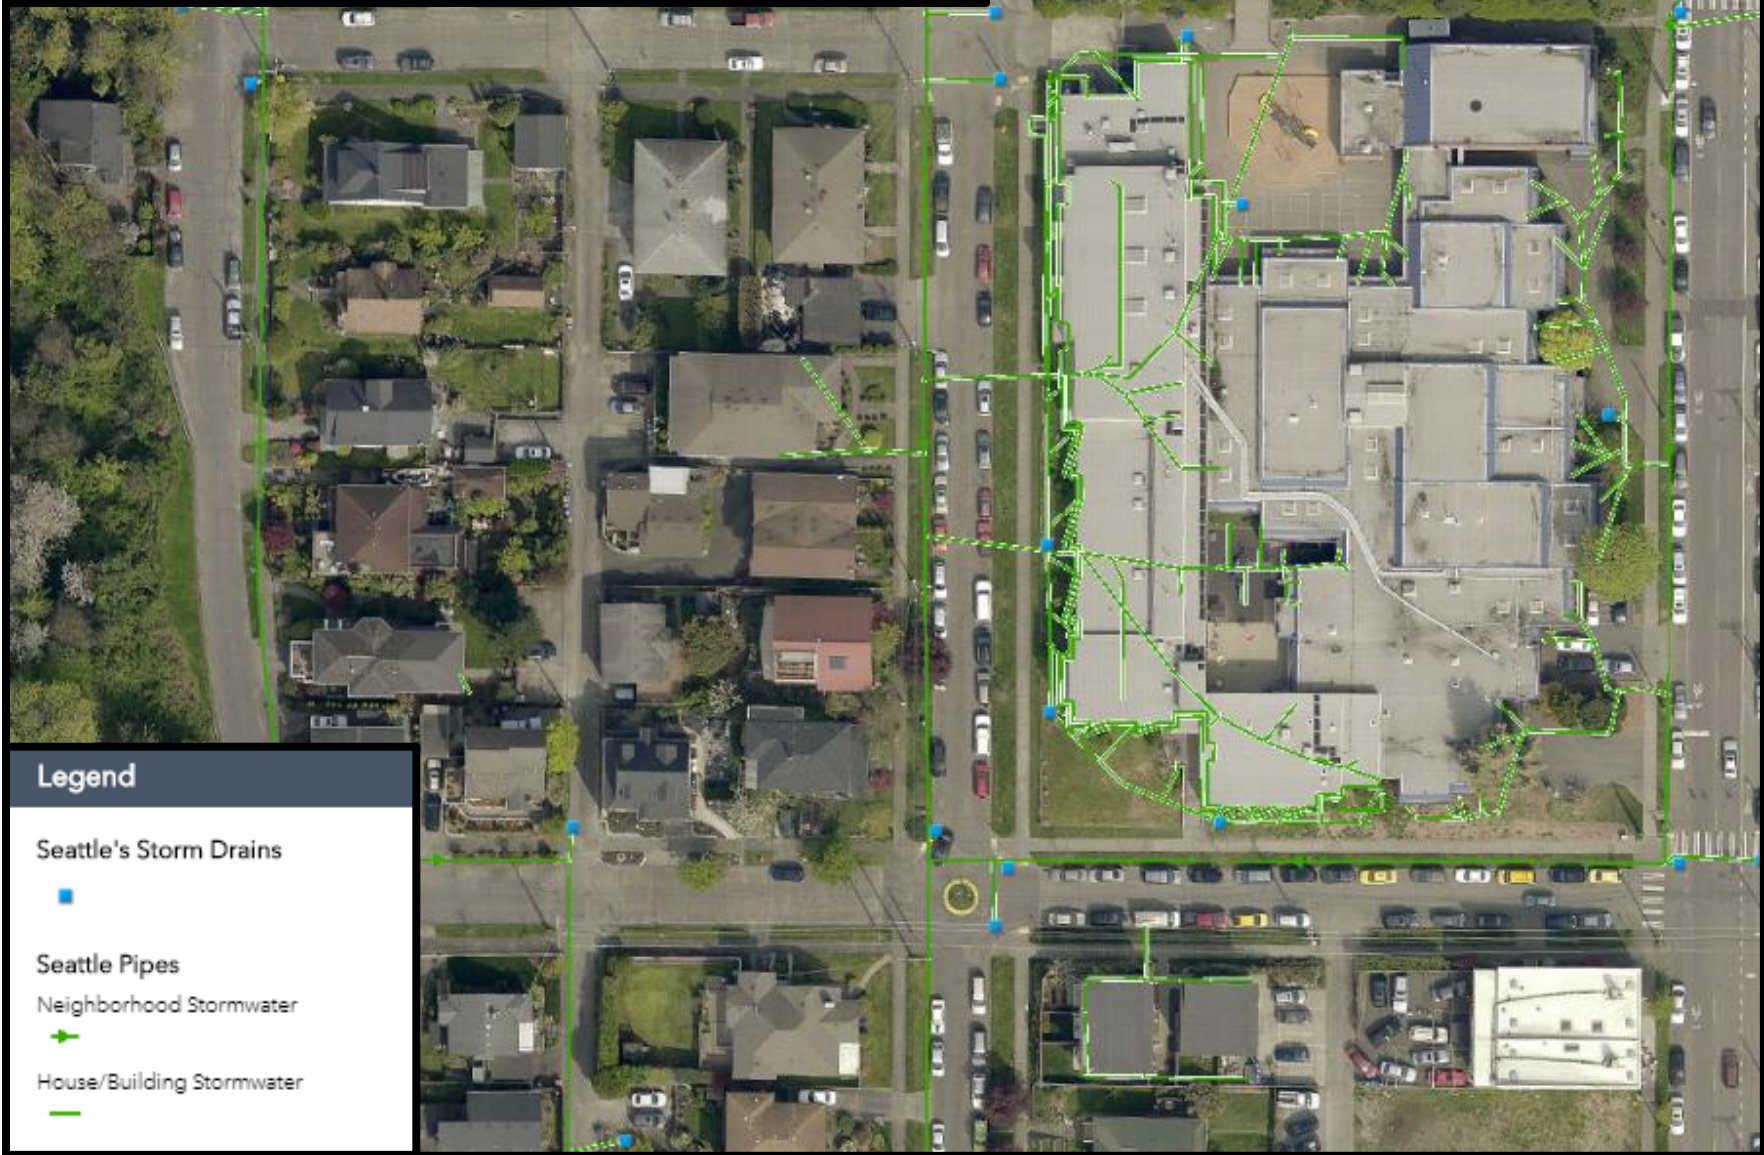

Beacon Hill Elementary Storm Drains Map

Beacon Hill to Duwamish Stormwater Pipes

Seattle – Elliot Bay Map

Lesson 5: Stormwater Pipes ★ Beacon Hill Elementary School