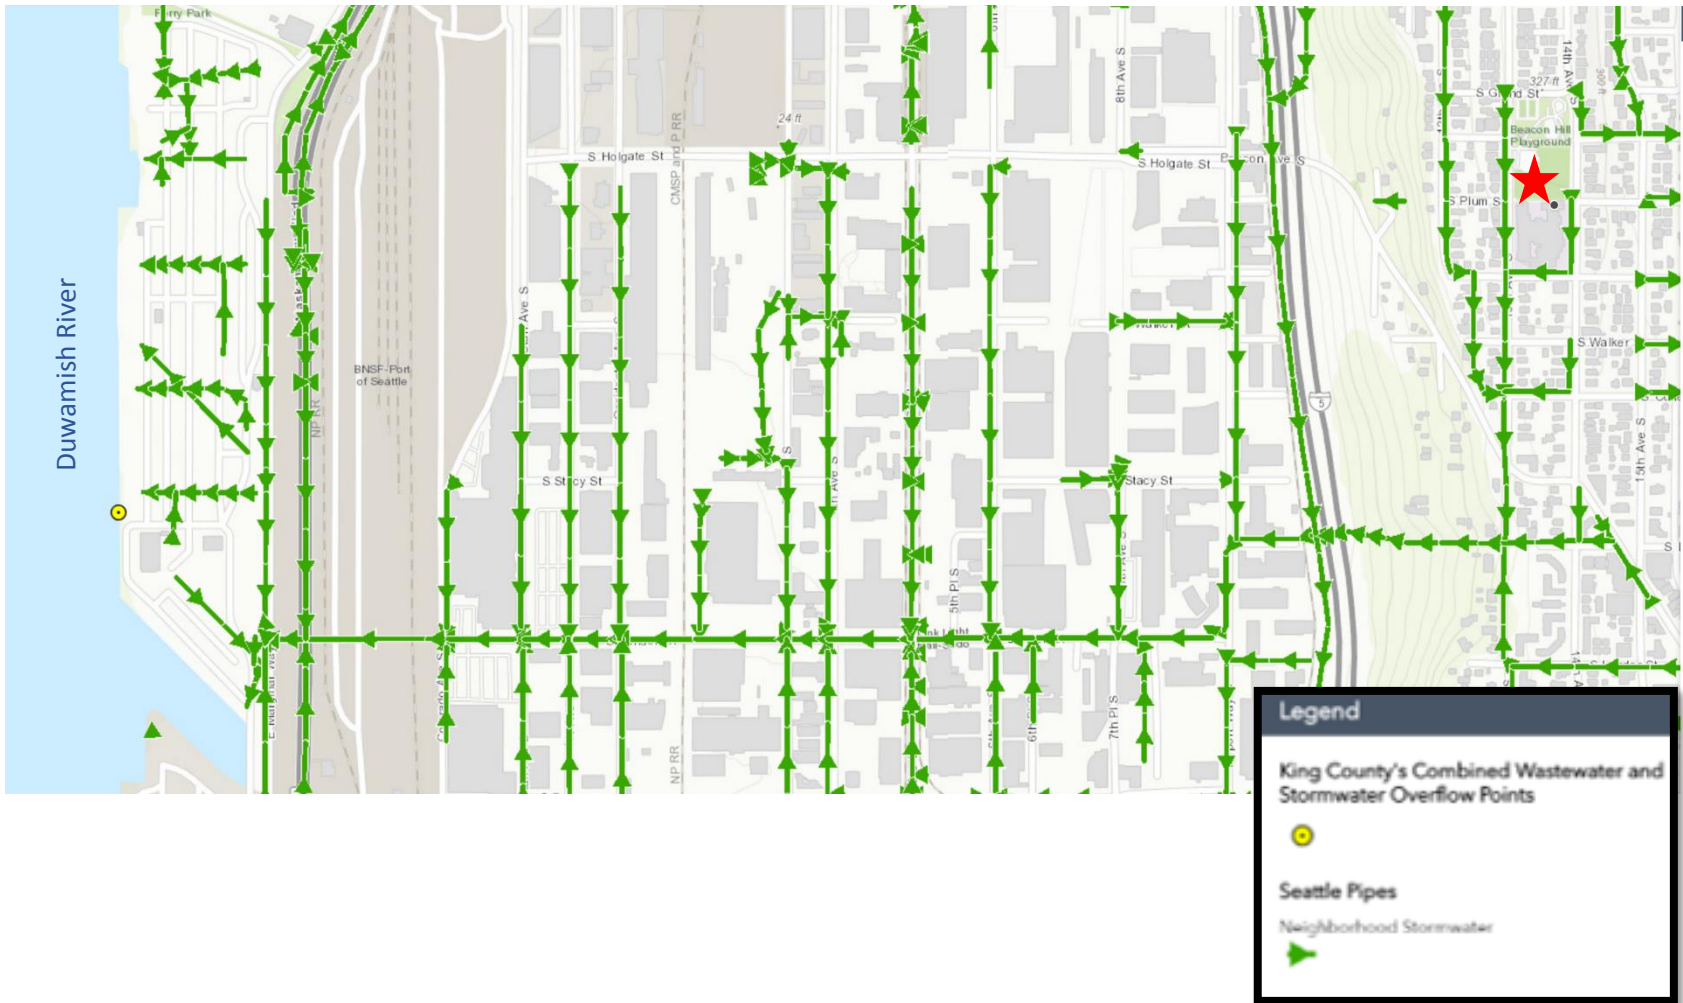

Beacon Hill Elementary Storm Drains Map

Beacon Hill to Duwamish Stormwater Pipes

Seattle – Elliot Bay Map

Lesson 5: Stormwater Pipes ★ Beacon Hill Elementary School