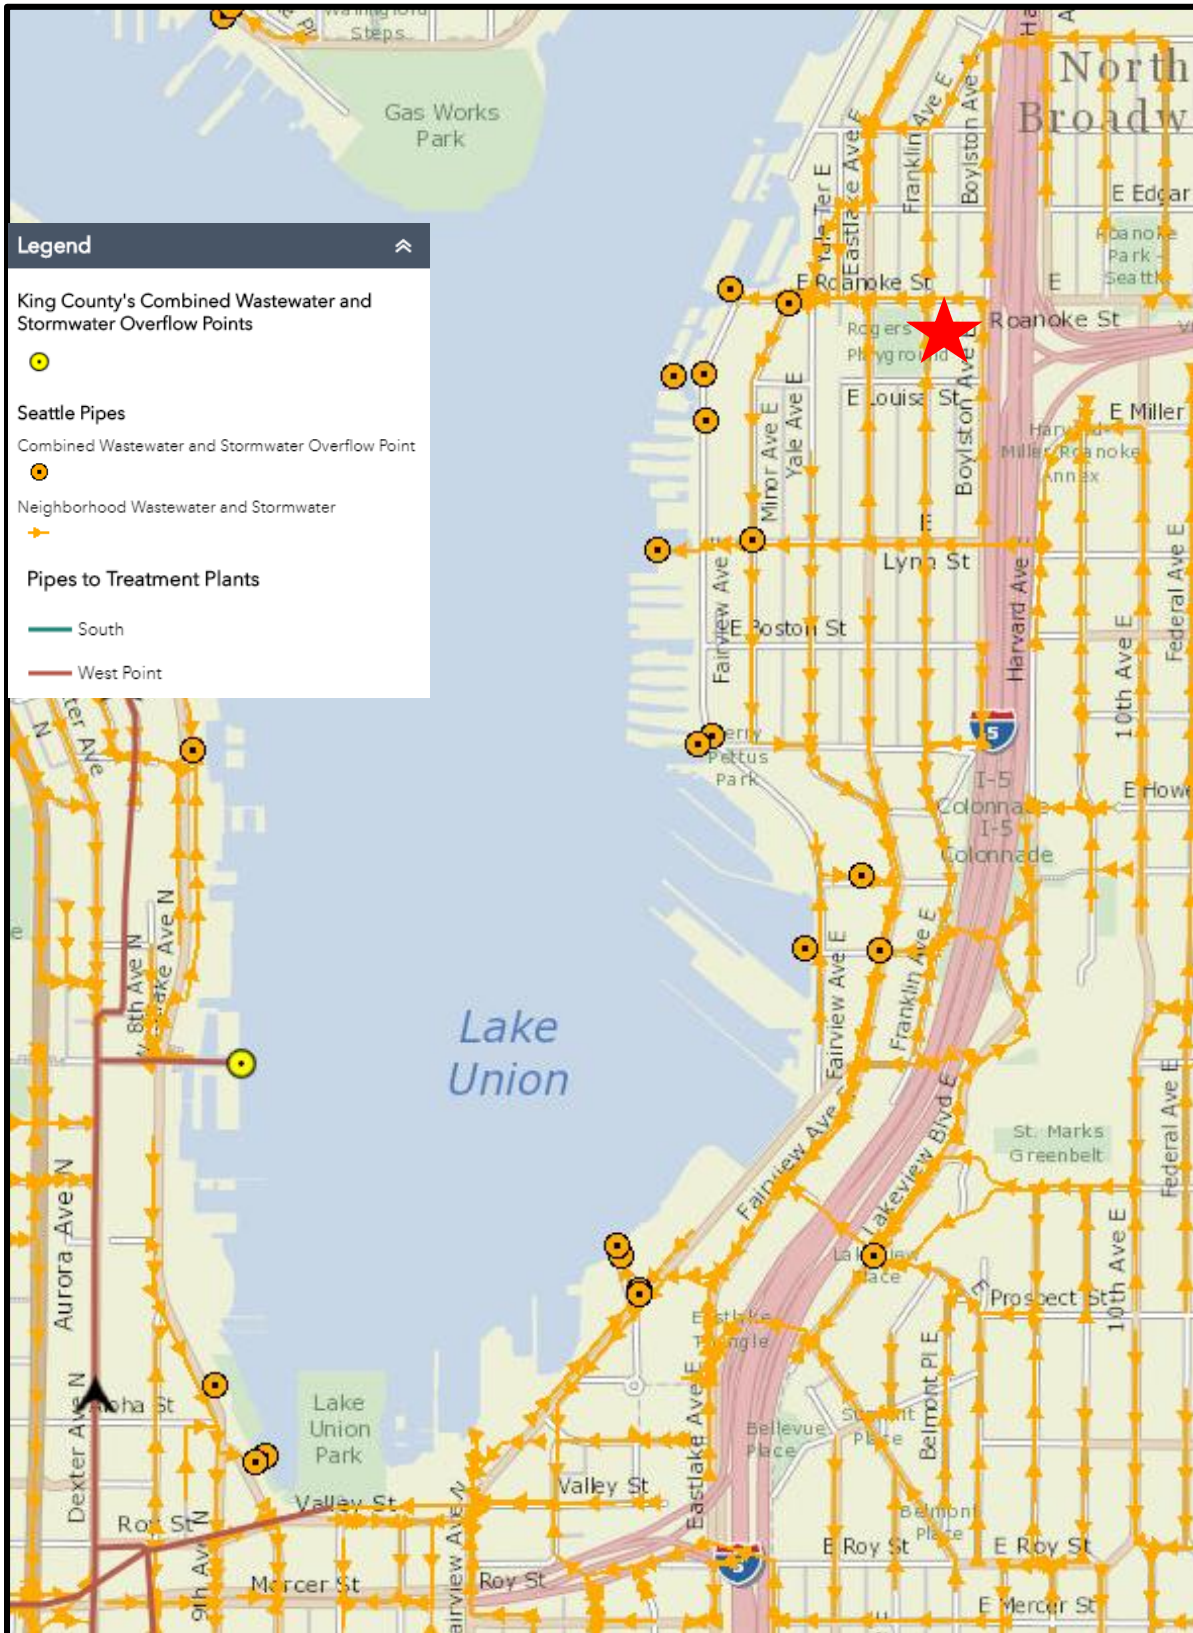

TOPS K-8 Storm Drains Map

Lake Union Combined Pipes and Overflows Map

Lesson 5: Stormwater Pipes ★ Tops K-8 Elementary School