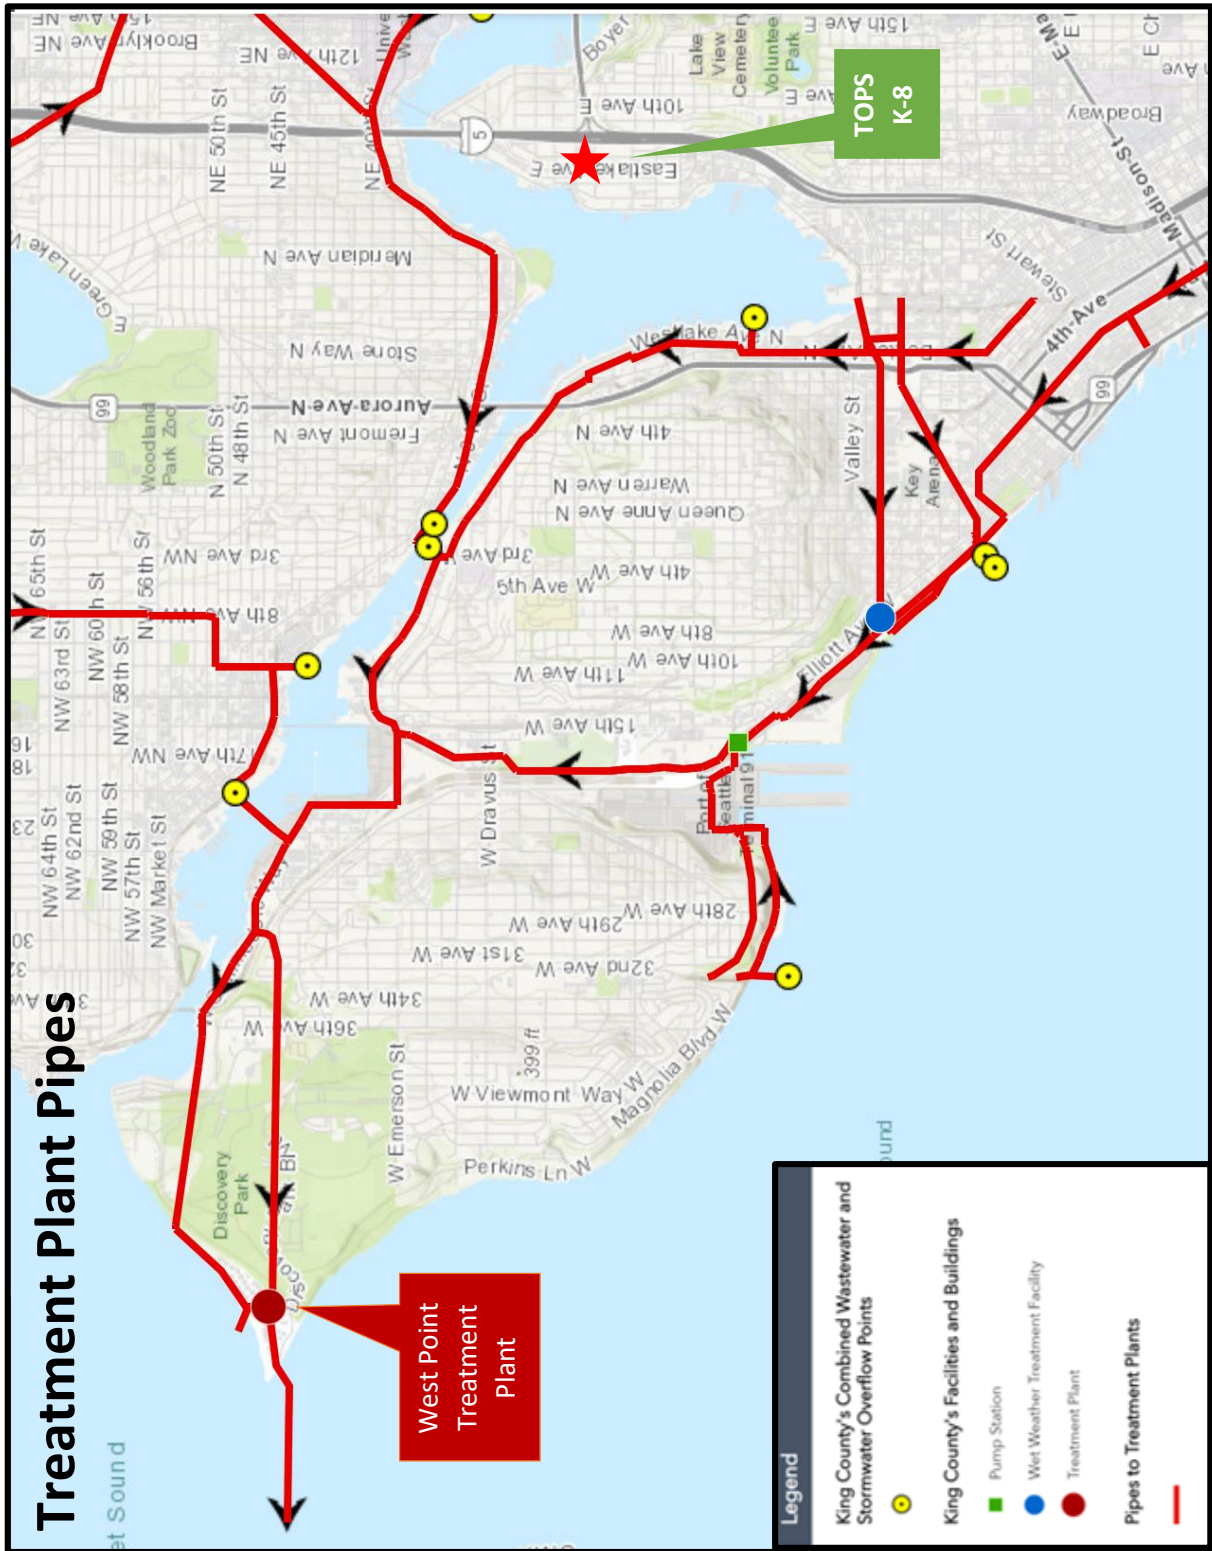

TOPS K-8 Storm Drains Map

Lake Union Combined Pipes and Overflows Map

Lesson 5: Stormwater Pipes ★ Tops K-8 Elementary School