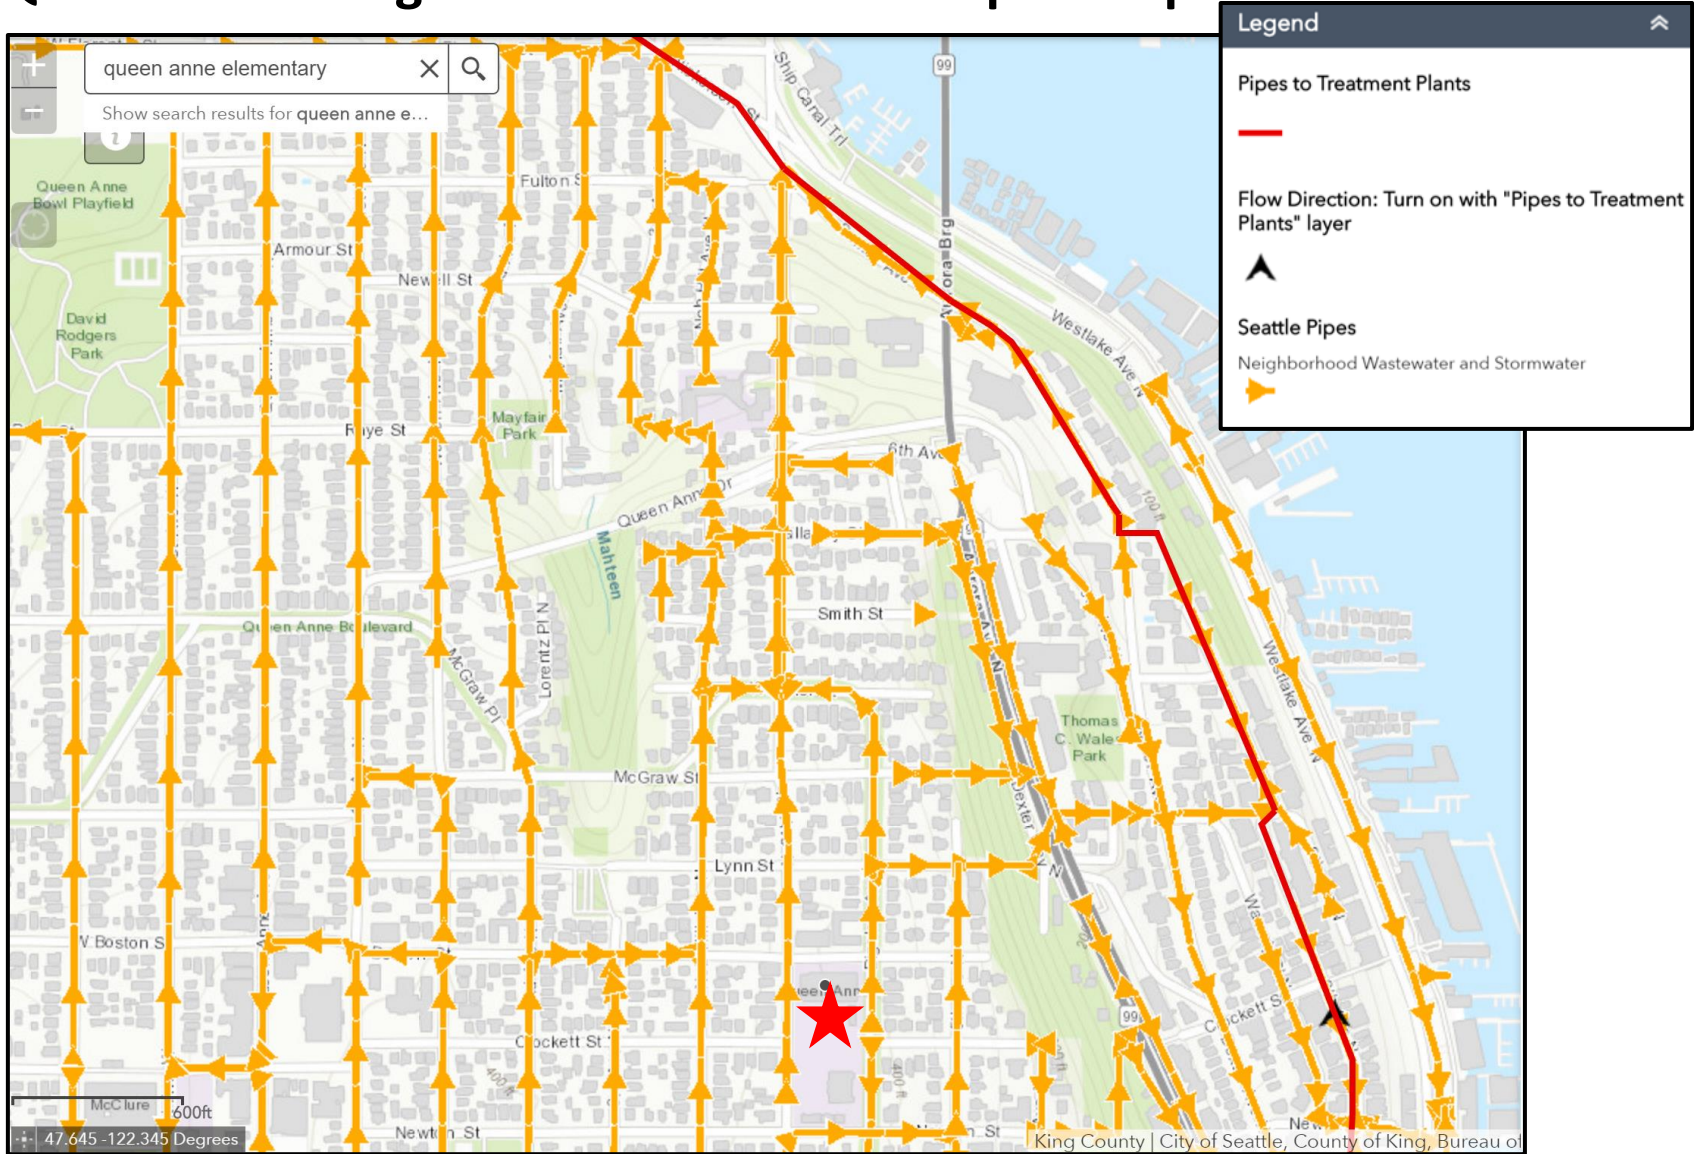

Queen Anne Elementary Storm Drains Map

Queen Anne Neighborhood Combined Pipes Map

Lesson 5: Stormwater Pipes ★ Queen Anne Elementary School

Treatment Plant Pipes and Overflows Map