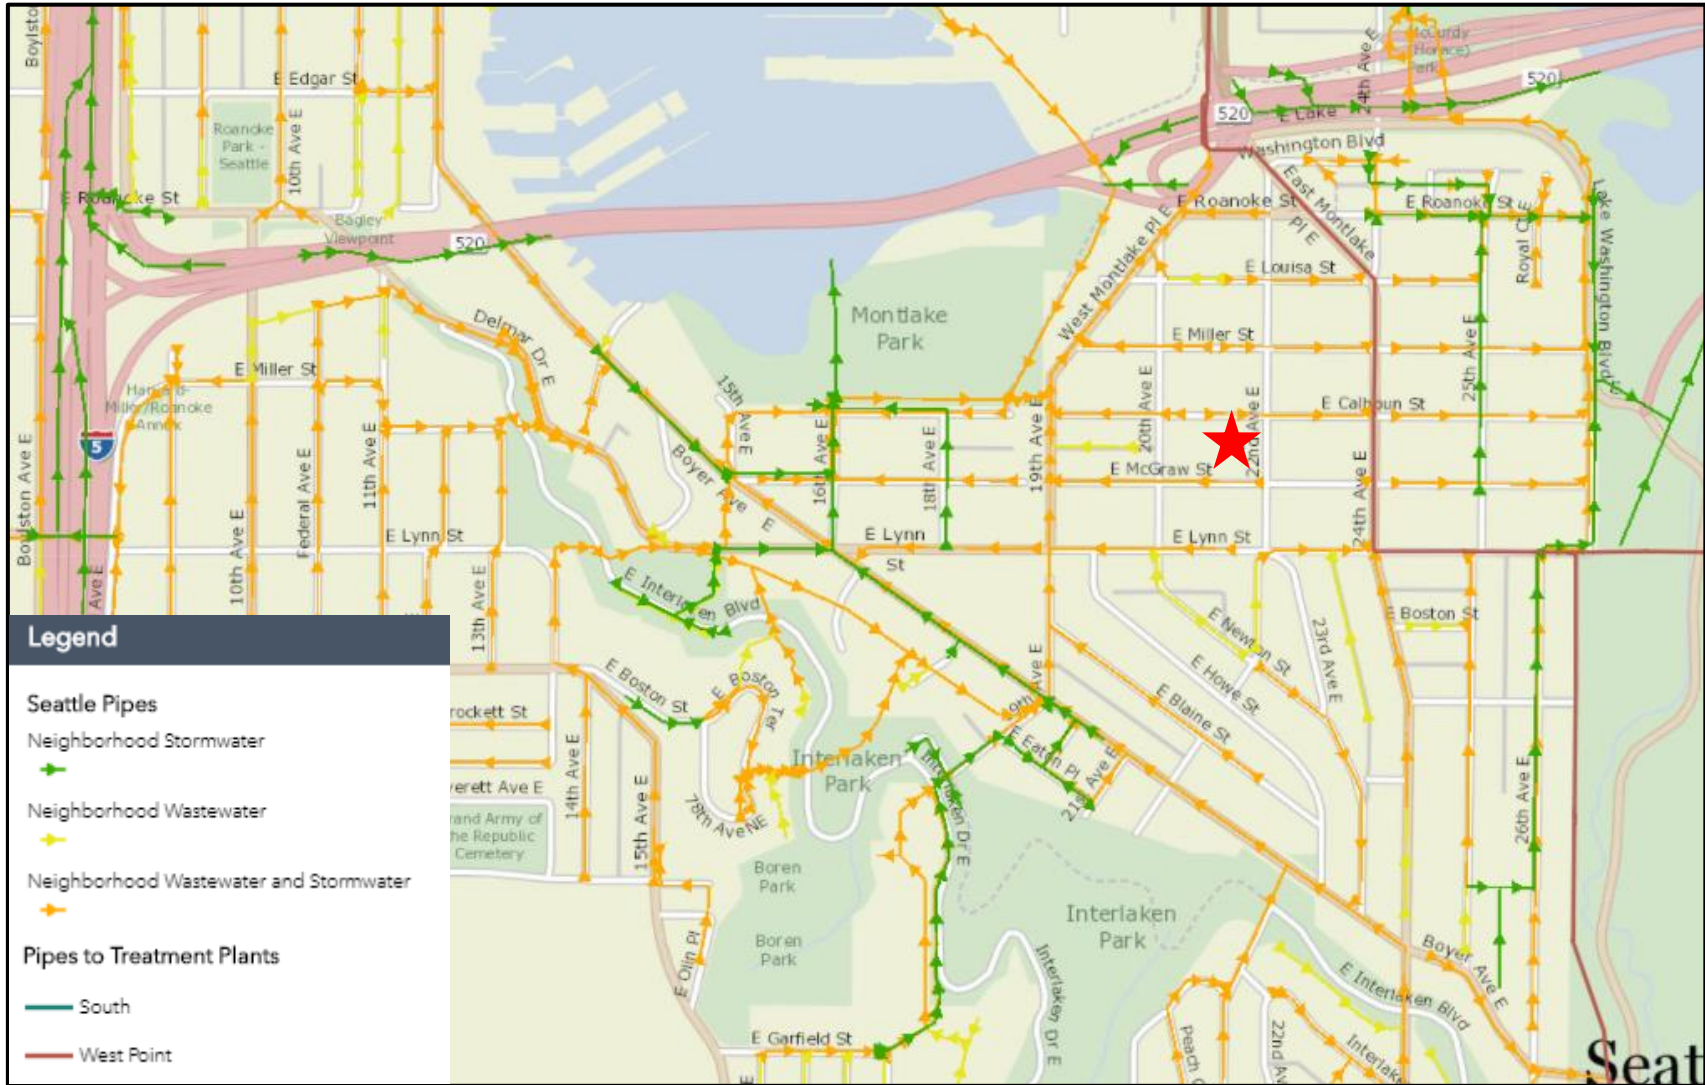

# Montlake Elementary Storm Drains Map

# Montlake Neighborhood Water Pipes Map

Treatment Plant Pipe flows  
off this edge of map

# Treatment Plant Pipes and Overflows Map