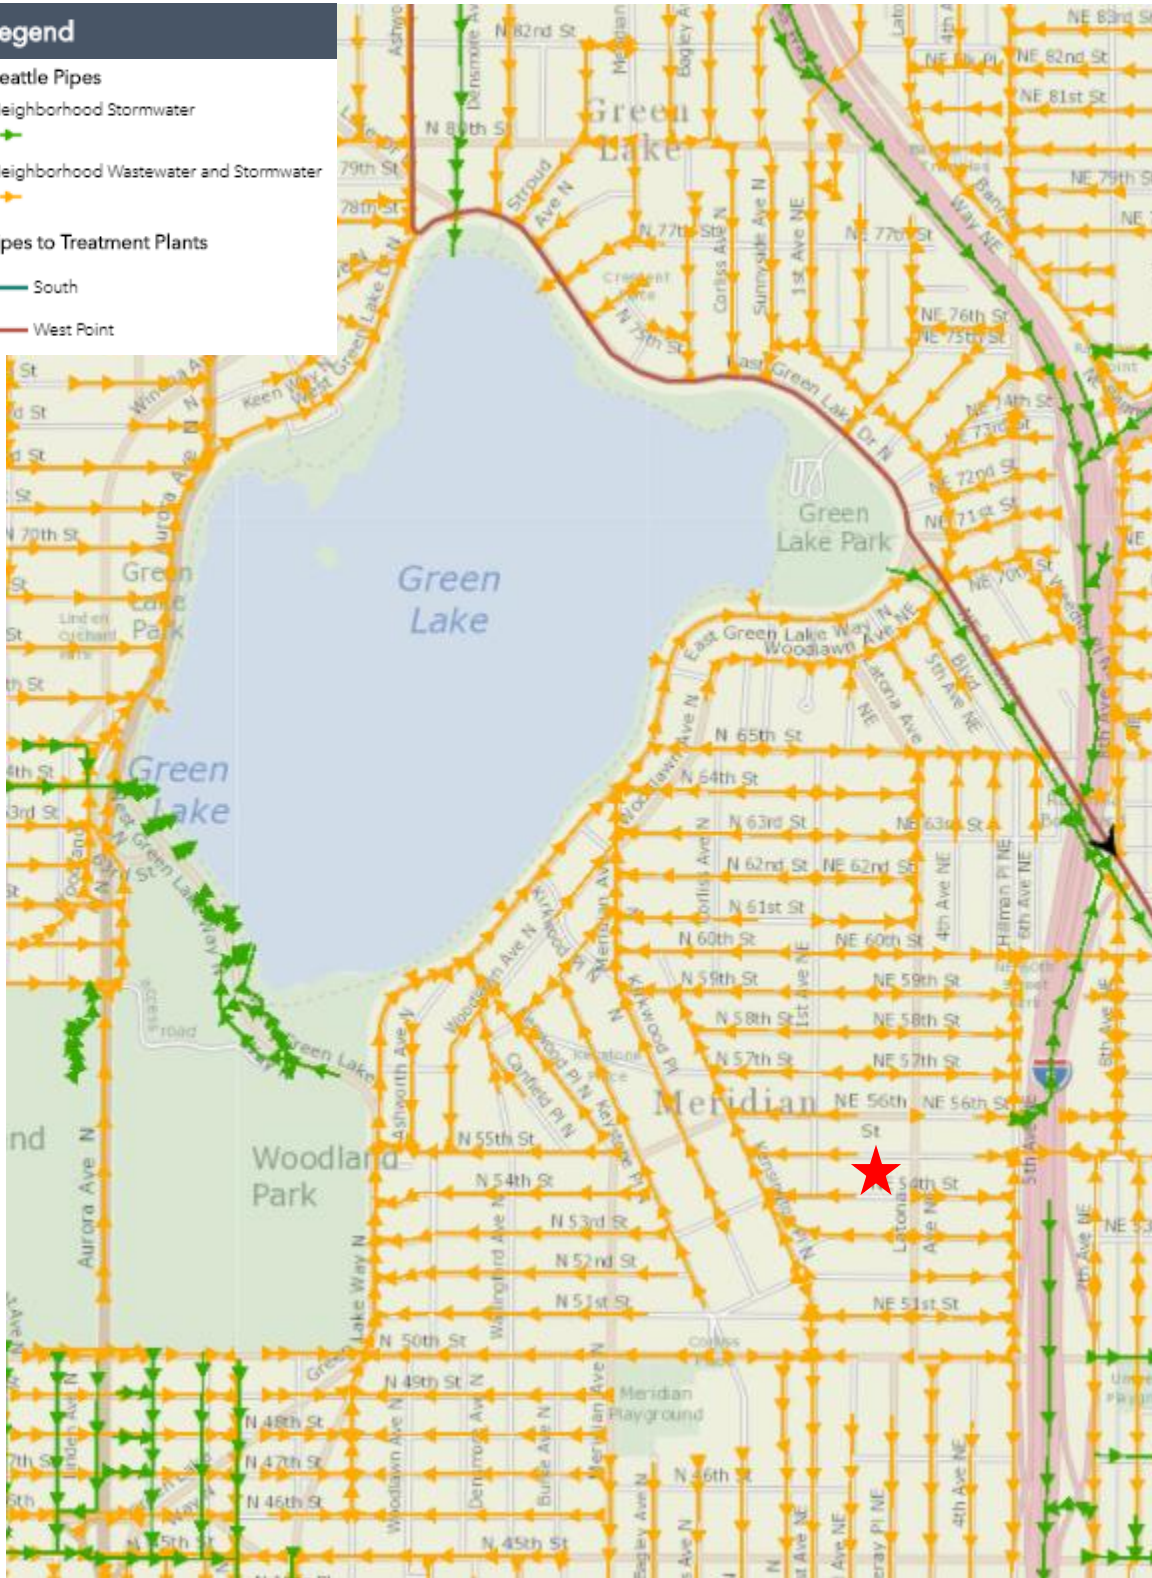

MacDonald Neighborhood Pipes Map

Legend

Seattle Pipes

- Neighborhood Stormwater 
- Neighborhood Wastewater and Stormwater 

Pipes to Treatment Plants

- South 
- West Point 

Treatment Plant Pipes and Overflows Map

Less