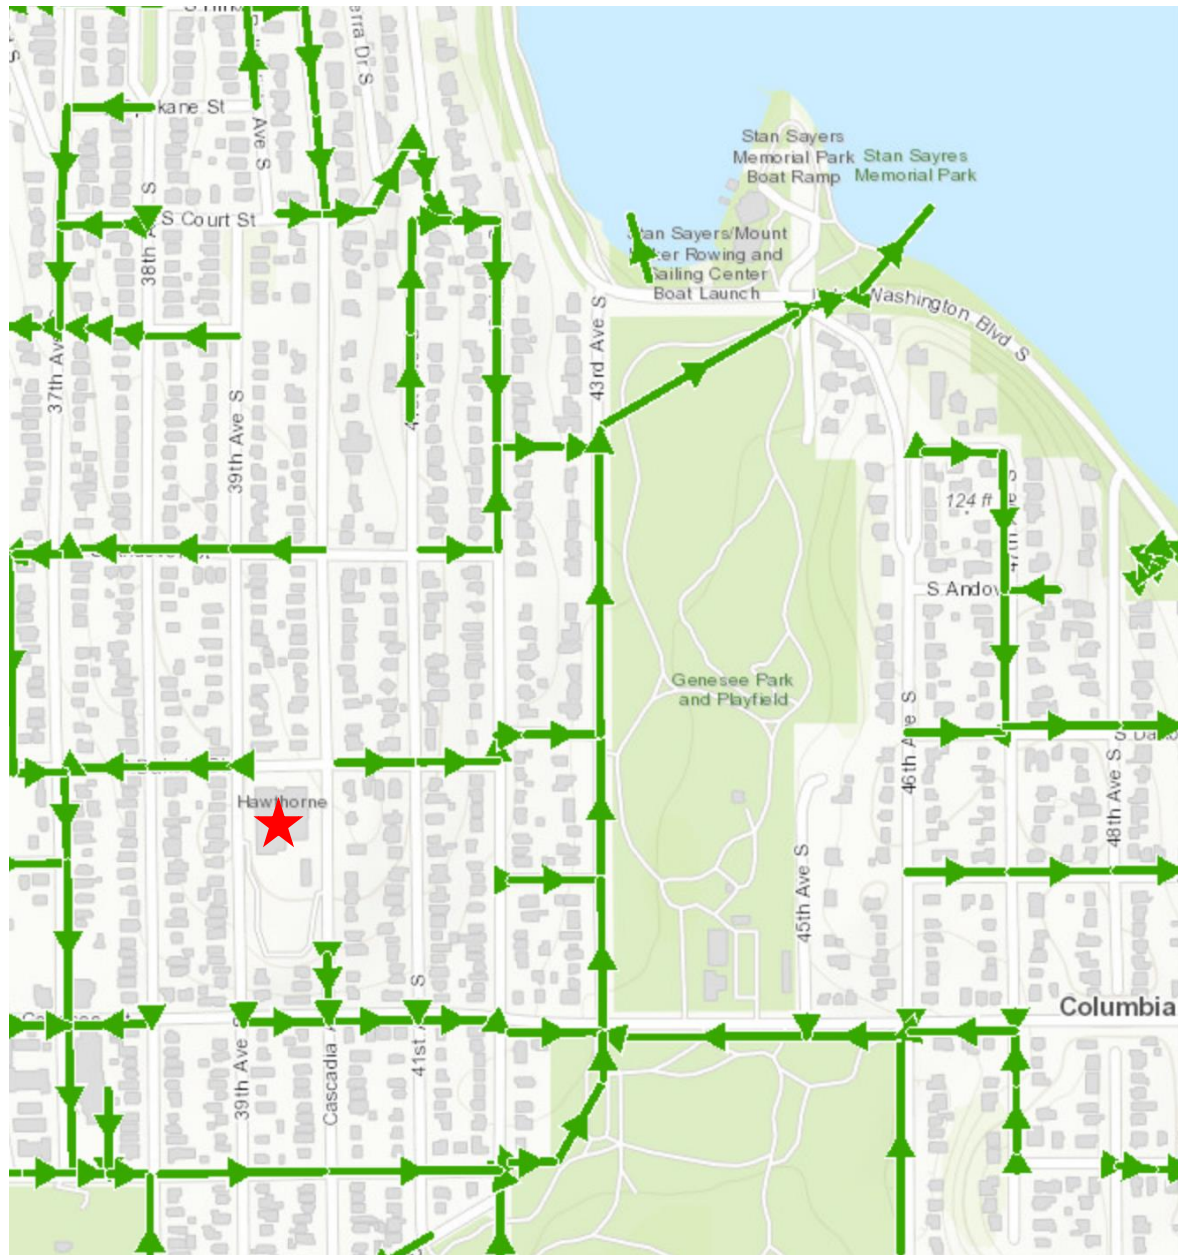

Lesson 5: Stormwater Pipes ★ Hawthorne Elementary School

Legend

Creeks, Streams and Rivers

Seattle Pipes

Neighborhood Stormwater

Lesson 5: Stormwater Pipes ★ Hawthorne Elementary School

What route does your school's stormwater take to end up here?

Lesson 5: Stormwater Pipes ★ Hawthorne Elementary School