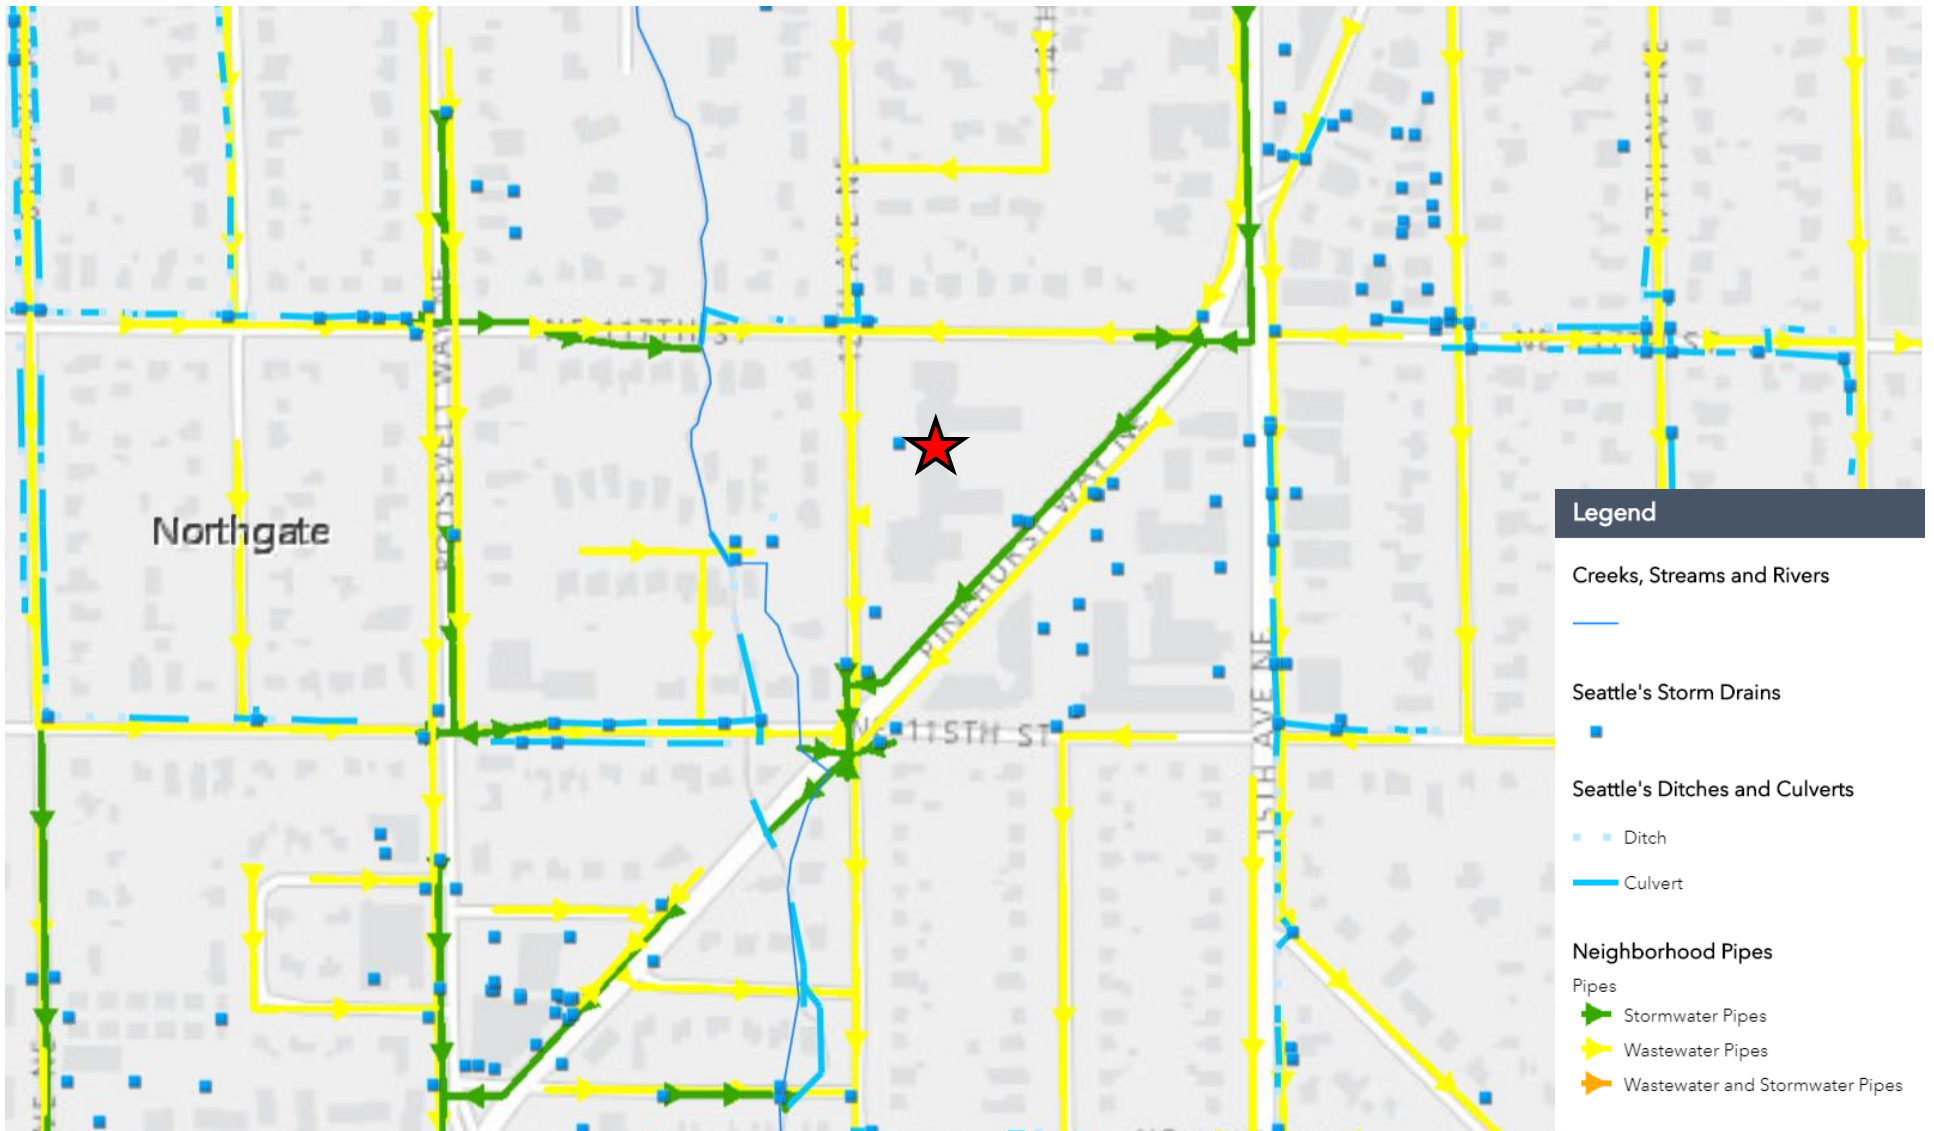

★ = Hazel Wolf K-8

★ = Hazel Wolf K-8

Legend

Creeks, Streams and Rivers