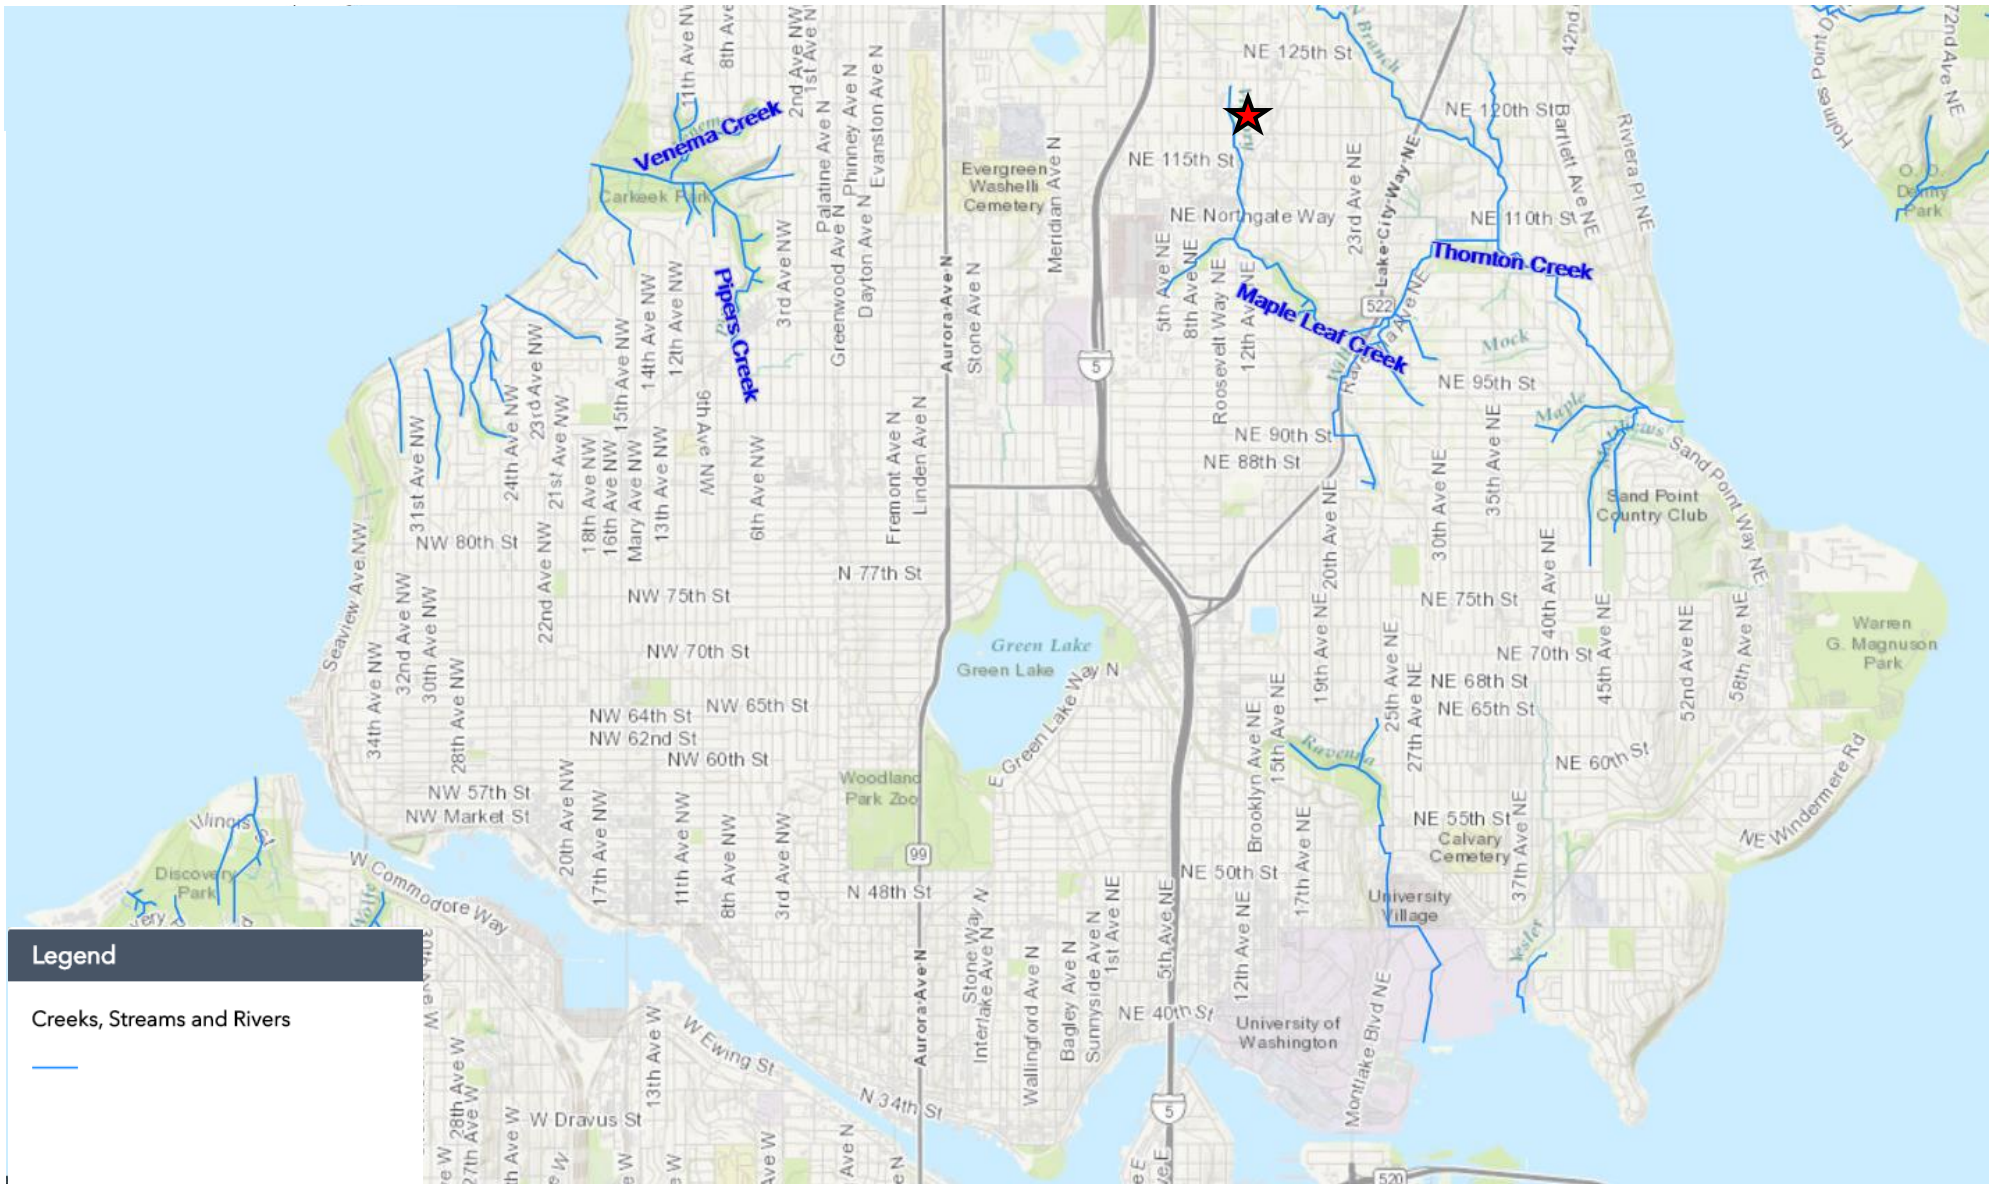

★ = Hazel Wolf K-8

★ = Hazel Wolf K-8

Legend

Creeks, Streams and Rivers